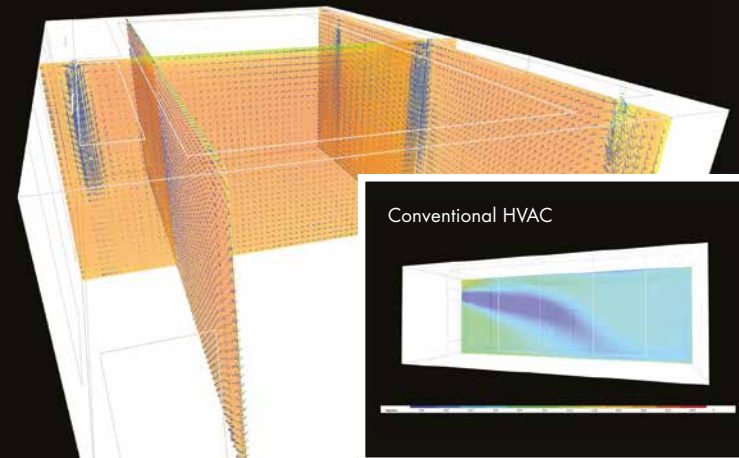

No hot or cold spots in the conditioned space

24C consistent temperature