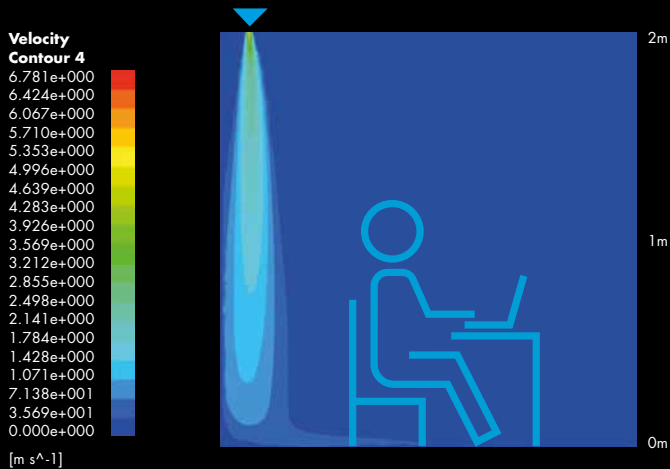

No air turbulence in the conditioned space

Uniquely Comfortable

- Even temperature with no air turbulence
- Quiet (as low as NR20)
- Responsive, instant climate control

Above: Invisible.AC – Air speed CFD Plot