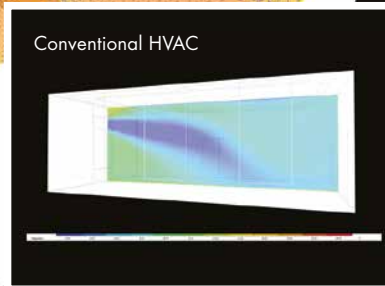

No hot or cold spots in the conditioned space

24C consistent temperature